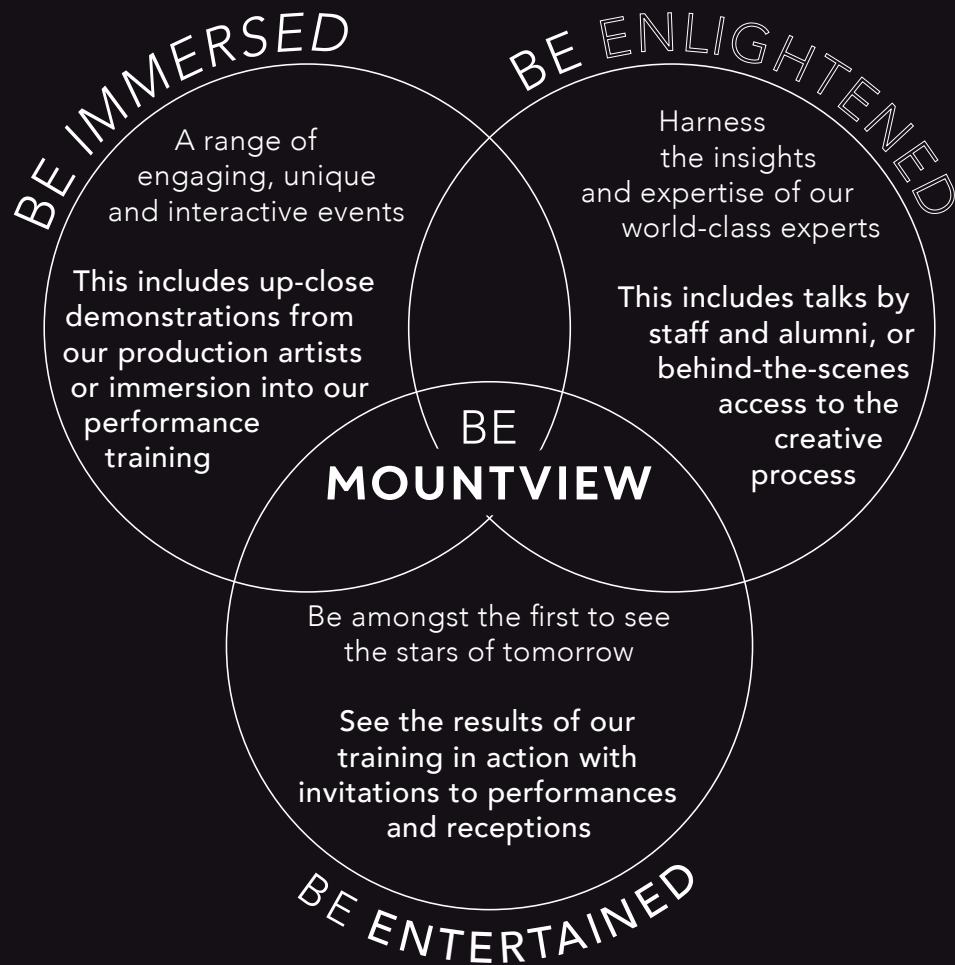

BE MOUNTVIEW

Become a Patron and experience Mountview in a whole new light. Events and activities will change year-on-year, each offering an authentic Mountview experience, and will be programmed around the following themes: